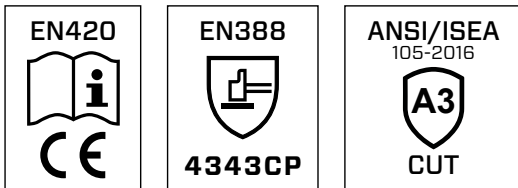

TESTING & CERTIFICATIONS

INDUSTRIES

- Oil & Gas
- Construction
- Industrial

WEIGHTS & DIMENSIONS

PART #	SIZE	GLOVE WT (lbs)	GLOVE DIMS (INCH) L x W x H			INNER PACK QTY	INNER PACK WT (lbs)	INNER PACK DIMS (INCH)			CASE QTY	CASE WT (lbs)	CASE DIMS (INCH) L x W x H			
297	XS	07	0.40	9.5	3.5	1	5	2	9.5	3.5	10	50	22.00	24	12	12
297	S	08	0.45	10	4	1	5	2.25	10	4	10	50	24.50	24	12	12
297	M	09	0.45	10	4	1	5	2.25	10	4	10	50	24.50	24	12	12
297	L	10	0.50	10.5	4.5	1	5	2.5	10.5	4.5	10	50	27.00	25	12	12
297	XL	11	0.50	10.5	4.5	1	5	2.5	10.5	4.5	10	50	27.00	25	12	12
297	2XL	12	0.55	11	5	1	5	2.75	11	5	10	50	29.50	26	12	12
297	3XL	13	0.55	11	5	1	5	2.75	11	5	10	50	29.50	26	12	12
297	4XL	14	0.60	11.5	5.5	1	5	3	11.5	5.5	10	50	32.00	26	12	12