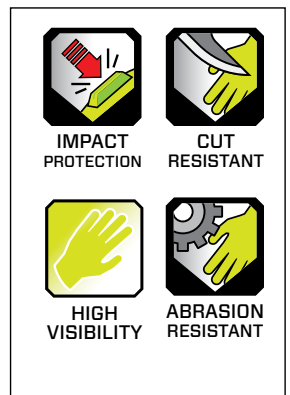

ATTRIBUTES